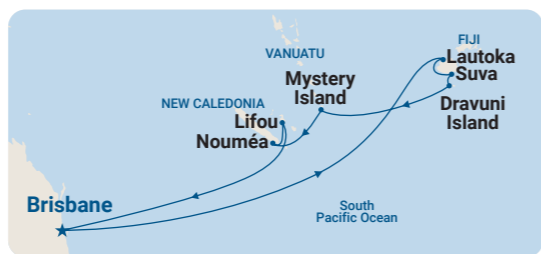

2027
Grand Princess®
Jan 6 Wed

Interior fares from **$3,149**pp twin share including drinks, Wi-Fi and more*

*Fares are based on Grand Princess® 6/1/27 Princess Plus™ fare.