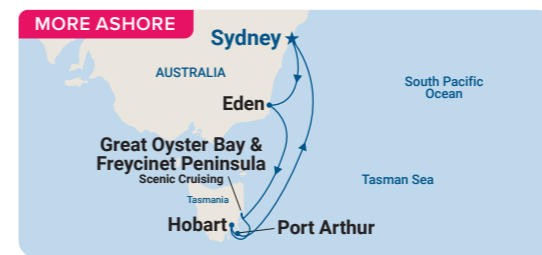

CRUISING TO/FROM  
**Sydney, Warrane**

Sailing from Sydney to the tropics brings sunsets over tropical vistas, welcome locals and a laid-back vibe just perfect for relaxation. From snorkelling over corals to visiting tribal villages these cruises are perfect escapes. The new Papua New Guinea cruise combines gems along the Queensland Coast with two PNG gems; Alotau with its crystal waterfalls and war history and the Conflict Islands offering abundant marine life.

Eden on NSW's South Coast has been welcoming cruise visitors for the past couple of years and the Sapphire Coast Seacation is a wonderful mini escape, with a loved one, family or a group of friends.

**Fiji & South Pacific**

**Sapphire Coast Seacation**

**3 & 4**  
NIGHTS

ROUNDRIP FROM SYDNEY

SYDNEY ► LAUTOKA ► SUVA ► DRAVUNI ISLAND ► MYSTERY ISLAND ► NOUMÉA ► SYDNEY

SYDNEY ► AIRLIE BEACH (FOR THE WHITSUNDAYS) ► TOWNSVILLE ► YORKEYS KNOB (FOR CAIRNS) ► PORT DOUGLAS (FOR THE GREAT BARRIER REEF) ► ALOTAU (MILNE BAY) ► CONFLICT ISLANDS ► BRISBANE ► SYDNEY

SYDNEY ► EDEN ► GREAT OYSTER BAY & FREYCINET PENINSULA SCENIC CRUISING ► HOBART ► PORT ARTHUR ► SYDNEY

SYDNEY ► EDEN ► SYDNEY

2027  
Royal Princess® Jan 4\* Mon 12 nights  
Grand Princess® Mar 20 Sat 13 nights